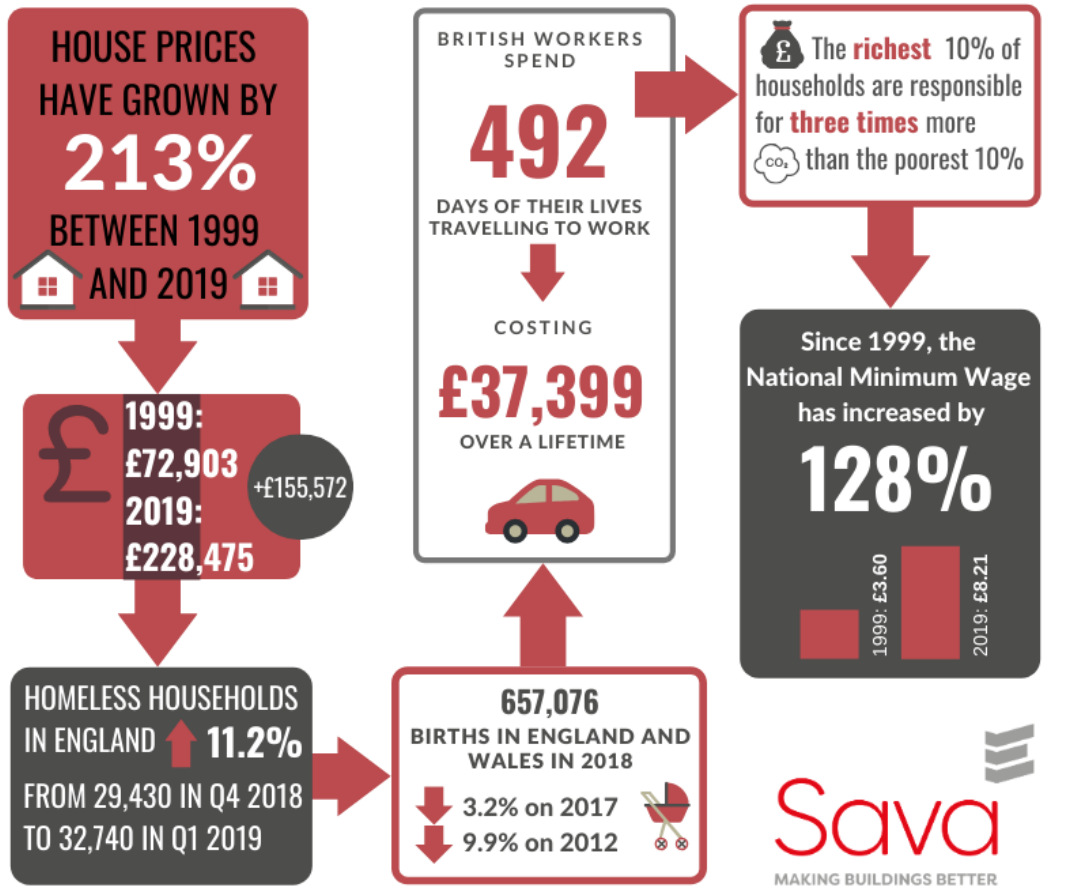

According to data from the Low Pay Commission[6], if it had risen in line with average weekly earnings, it would only have reached £6.54.

WORLD STATISTICS DAY

[1]

<http://landregistry.data.gov.uk/app/ukhpi/browse?from=1999-01-01&location=http%3A%2F%2Flandregistry.data.gov.uk%2Fid%2Fregion%2FUnited-kingdom&to=2019-01-01>

[2]

<https://assets.publishing.service.gov.uk/government/uploads/system/uploads/attachment_data/file/831246/Statutory_Homelessness_Statistical_Release_Jan_to_March_2019.pdf>

[3]

<https://www.ons.gov.uk/peoplepopulationandcommunity/birthsdeathsandmarriages/livebirths/bulletins/birthsummarytablesenglandandwales/2018>